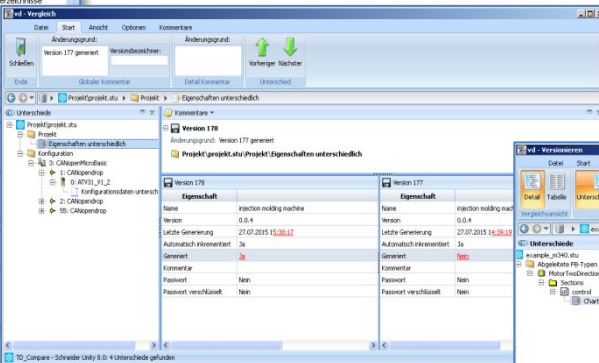

versiondog brings order and clarity where project data needs to be continually changed and made available from a central source. The increased safety, security, and certainty provided by this software system quickly results in measurably increased productivity. versiondog makes it easy for you to optimize the interplay between all your different types of robots, controllers, field devices, drives, programming languages, file formats, and software applications.

This data management system gives you ultimate data traceability, minimizing your risks and costs, and saving you time and effort.

Support for Schneider Unity Pro XL Projects

Schneider Unity Pro XL

Integration

Fig. 1

Fig. 2

Fig. 3

Fig. 1: Unity project in versiondog

Fig. 2: Detailed tabular comparison of project settings

Fig. 3: Detailed graphical comparison of a LD section

Features and Functions

AUVESY is a member of the Collaborative Automation Partner Program (CAPP) by Schneider Electric	✓
Integrated Schneider Unity project tree	✓
Detect the differences between the backup and the version. Detect the differences between a backup and the previous backup.	✓
Clear presentation of the complete change history	✓
Detailed graphical comparison	✓ versiondog 4.0 and later
Automatic backup for disaster recovery	✓
Supported PLCs: <ul style="list-style-type: none"> - M340 - M580 - Premium - Momentum - Quantum 	✓
Automated archiving of PLC files (*.dtx)	✓
Use selected project to launch Unity development environment from versiondog	✓
Custom component type for Schneider Unity Pro XL	✓
Tutorial available in versiondog INFO	✓