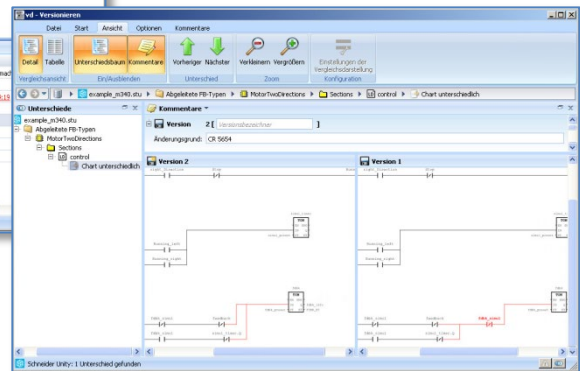

versiondog brings order and clarity where project data needs to be continually changed and made available from a central source. The increased safety, security, and certainty provided by this software system quickly results in measurably increased productivity. versiondog makes it easy for you to optimize the interplay between all your different types of robots, controllers, field devices, drives, programming languages, file formats, and software applications.

This data management system gives you ultimate data traceability, minimizing your risks and costs, and saving you time and effort.

Support for Schneider Unity Pro XL Projects

Schneider Unity Pro XL

Integration

Fig. 1

Fig. 2

Fig. 3

Fig. 1: Unity project in versiondog

Fig. 2: Detailed tabular comparison of project settings

Fig. 3: Detailed graphical comparison of a LD section

Features and Functions

AUVESY is a member of the Collaborative Automation Partner Program (CAPP) by Schneider Electric	✓
Integrated Schneider Unity project tree	✓
Detect the differences between the backup and the version. Detect the differences between a backup and the previous backup.	✓
Clear presentation of the complete change history	✓
Detailed graphical comparison	✓ versiondog 4.0 and later
Automatic backup for disaster recovery	✓
Supported PLCs: <ul style="list-style-type: none"> - M340 - M580 - Premium - Momentum - Quantum 	✓
Automated archiving of PLC files (*.dtx)	✓
Use selected project to launch Unity development environment from versiondog	✓
Custom component type for Schneider Unity Pro XL	✓
Tutorial available in versiondog INFO	✓