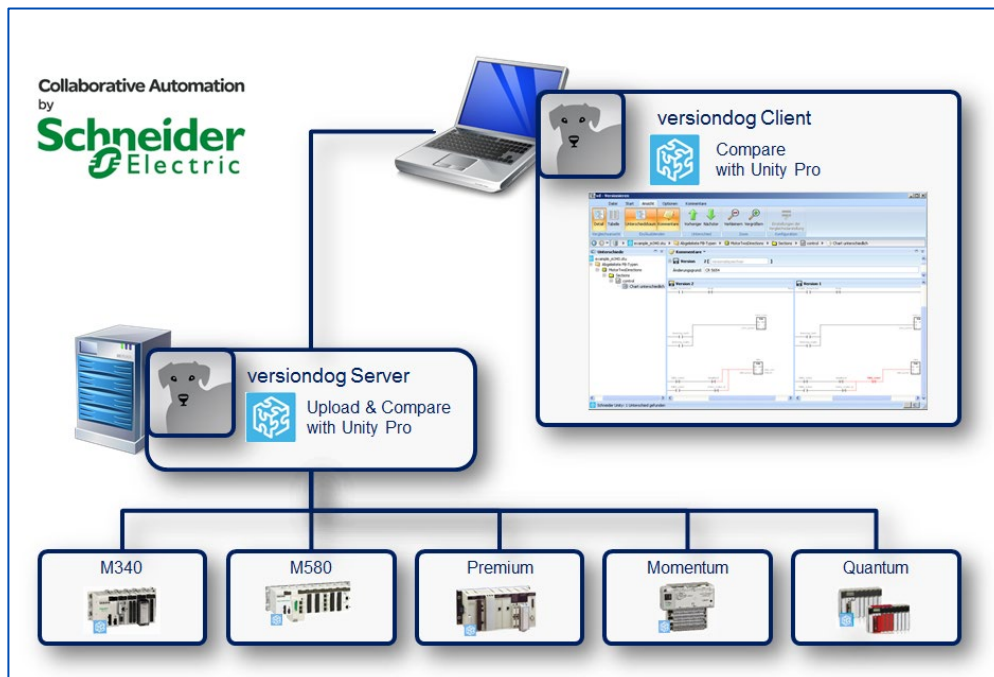

Factsheet

Schneider Unity Pro XL

Schneider Unity Pro XL

versiondog - For more Efficient Production

versiondog is the leading version control and data management software solution for automated production. It makes tracking changes and safeguarding data significantly more efficient.

versiondog brings order and clarity where project data needs to be continually changed and made available from a central source. The increased safety, security, and certainty provided by this software system quickly results in measurably increased productivity. versiondog makes it easy for you to optimize the interplay between all your different types of robots, controllers, field devices, drives, programming languages, file formats, and software applications.

This data management system gives you ultimate data traceability, minimizing your risks and costs, and saving you time and effort.

Support for Schneider Unity Pro XL Projects

Schneider Unity Pro XL

Integration